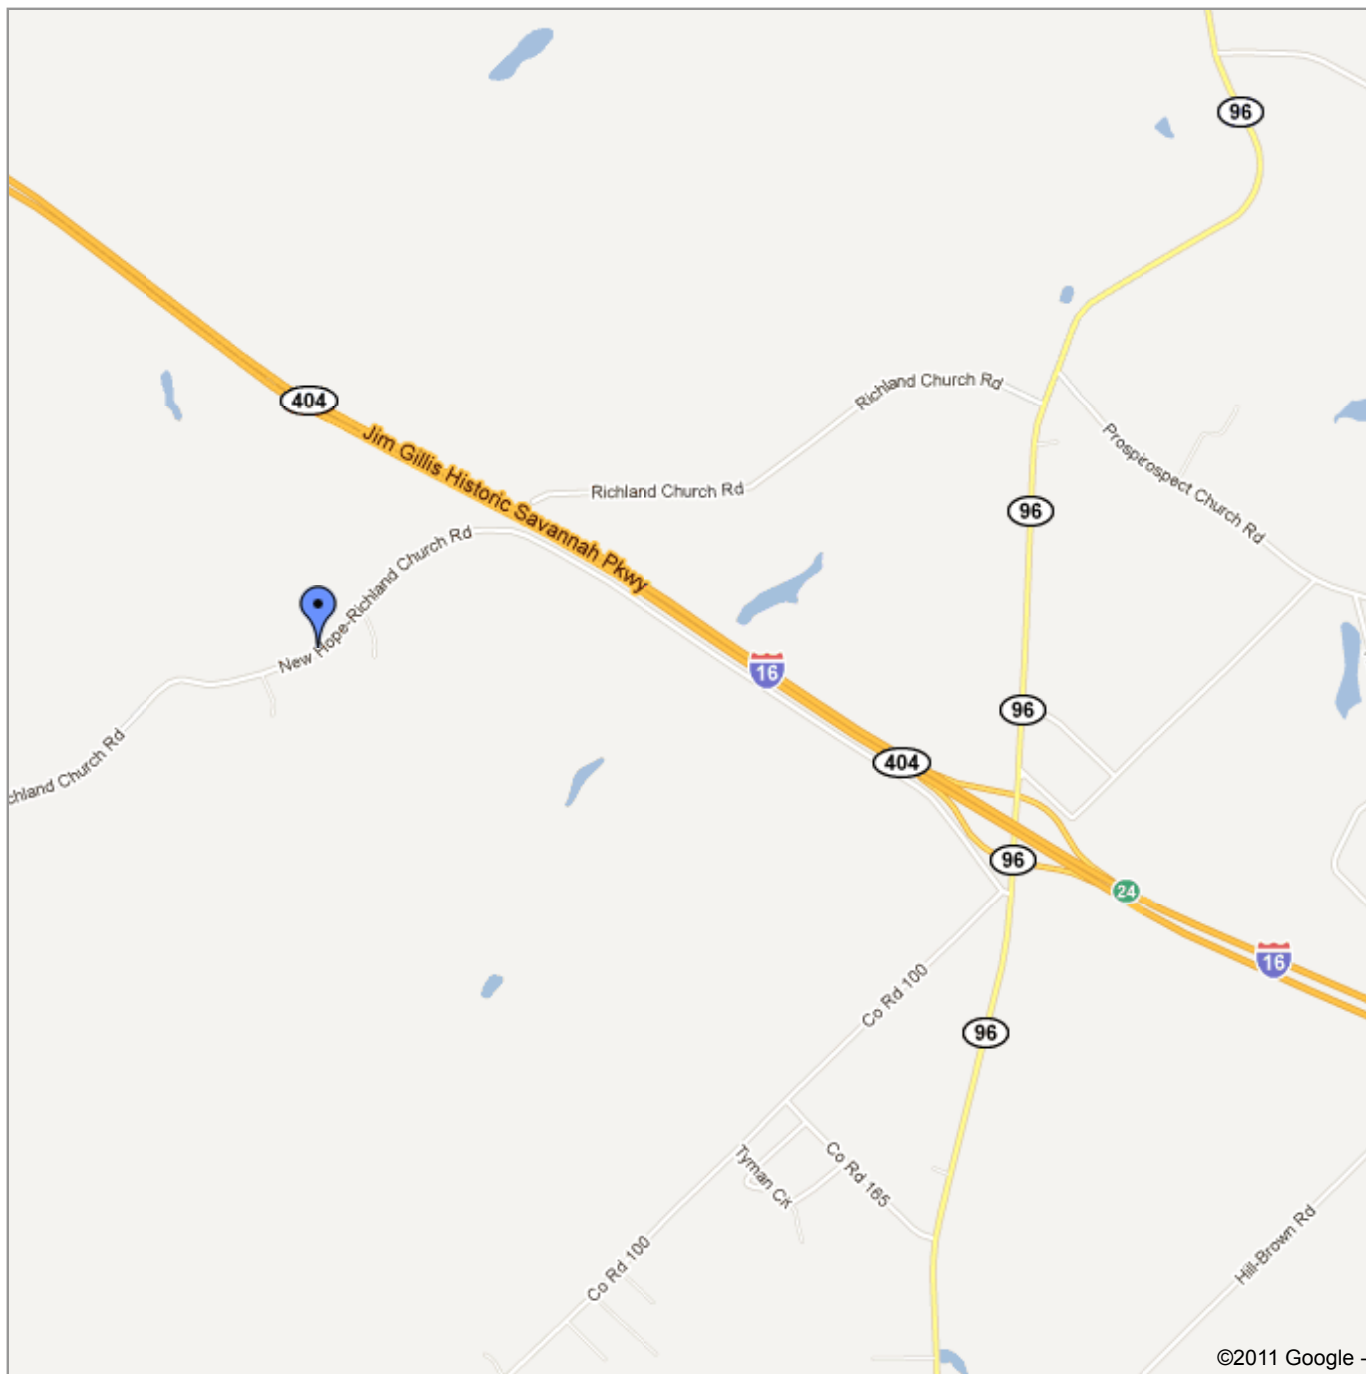

Notes Location Map to Historic Richland Church. From GA Hwy 96 at I-16 Intersection, turn onto Richland Church Road and go approximately 2 mile to Church.

Historic Richland Church

Historic Richland Church and cemetery , Twigg County Georgia is a historic facility maintained as operated by Richland Restoration League, Inc. The no longer offers regular religious services, but serves the community and region a special venue for weddings, religious, educational and cultural events.